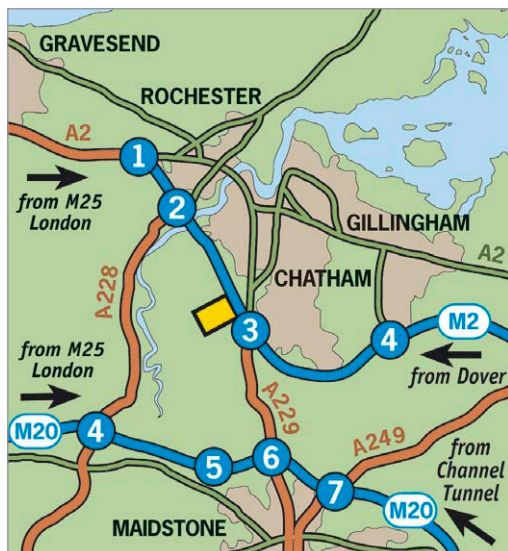

## Option 1 – Quad Bikes

...our 125cc quad bikes are four-wheeled all-terrain motorcycles controlled by a throttle and brake. A safari activity takes place on a hill course through thick woodland overlooking the famous kart circuit. Participants negotiate steep hills, loose rocks and sharp turns as they follow our instructor in this exciting activity. Riders are scored on skill and control.

● **Cost per each additional off-road activity:** £19 per head. Please contact the sales office for min/max competitor numbers.

Buckmore Park is located just off Junction 3 of the M2 near Chatham in Kent, approximately 20 mins from Essex and 40 mins from London. From Junction 6 of the M20, take the A229 to Chatham. The nearest train station is Chatham.